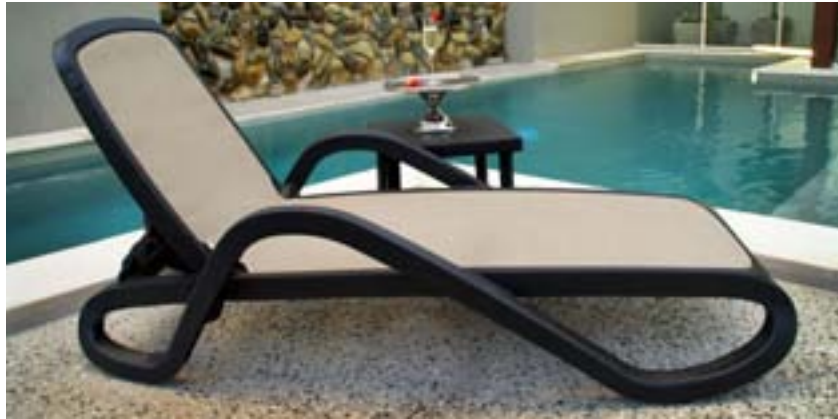

ALFASUNBLUSAHARA

Alfa sunlounger blue
sahara

NOW
$125^{ea}
WAS $287